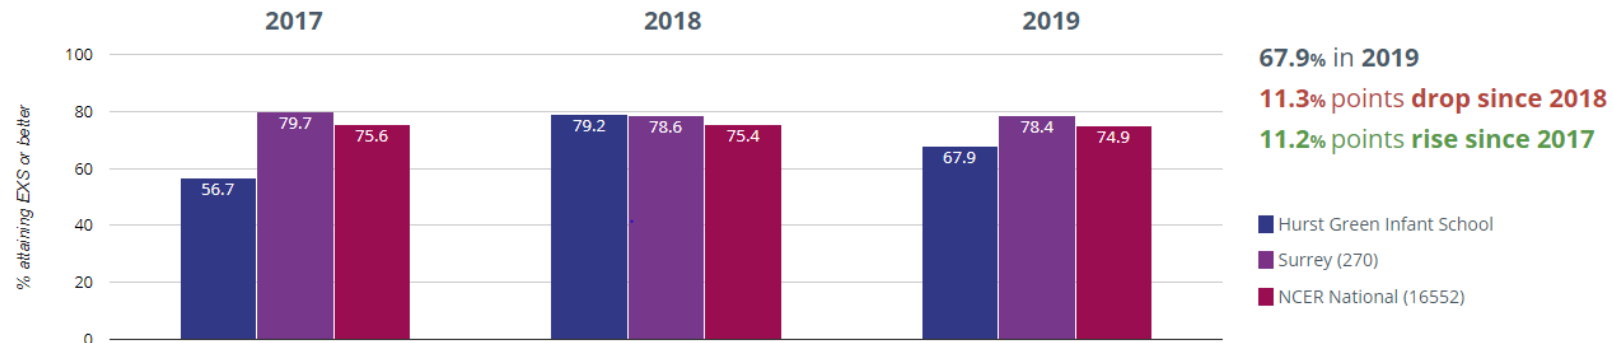

Year 2: Working At

Hurst Green and Infant School and Nursery Attainment Data

KS1

Reading - attaining EXS or better

Reading - attaining GDS

Hurst Green and Infant School and Nursery Attainment Data

✎ Writing - attaining EXS or better