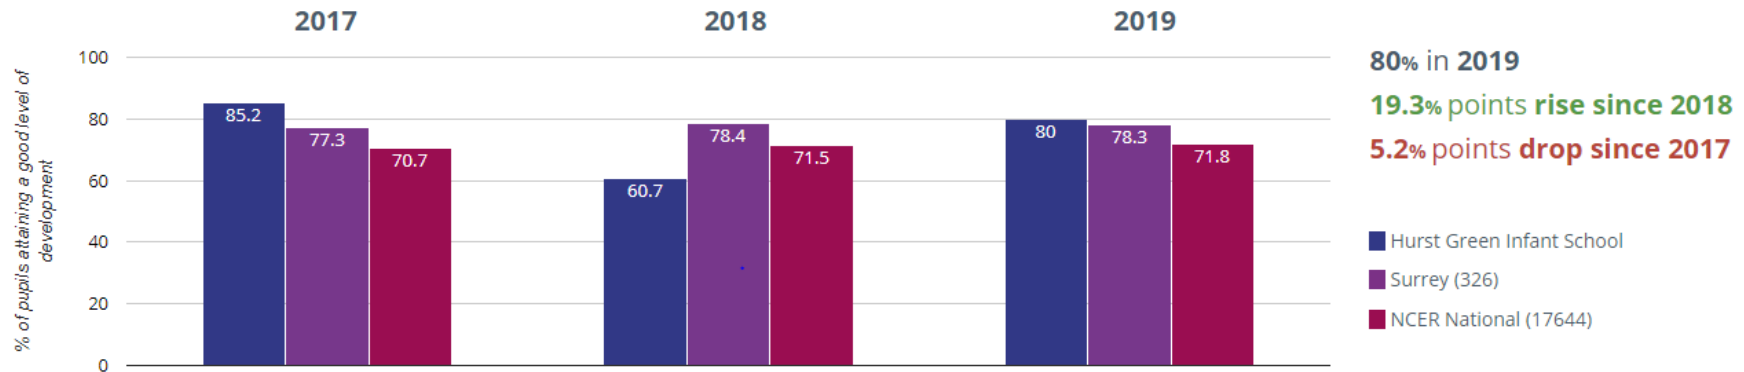

Hurst Green and Infant School and Nursery Attainment Data

EYFS results

★ Good Level Of Development

↗ Average Total Points Score

Hurst Green and Infant School and Nursery Attainment Data

Phonics

Year 1: Working At