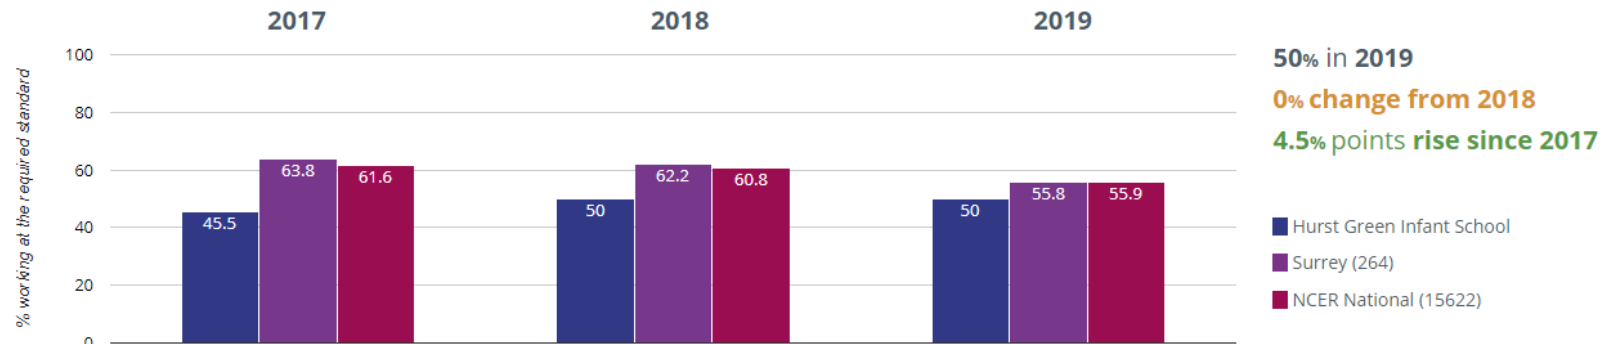

Year 2: Working At