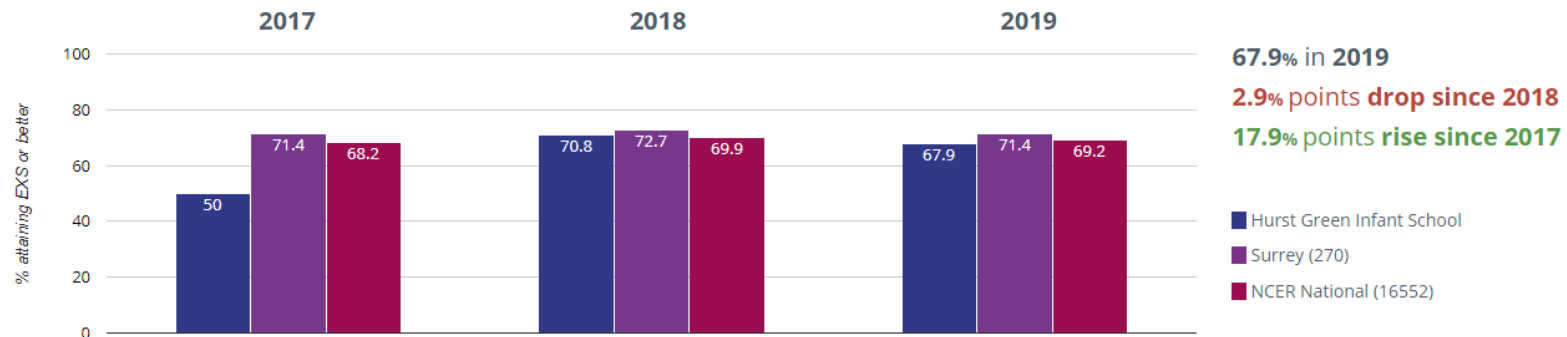

Year 2: Working At

Hurst Green and Infant School and Nursery Attainment Data

KS1

Reading - attaining EXS or better

Reading - attaining GDS

Hurst Green and Infant School and Nursery Attainment Data

✎ Writing - attaining EXS or better