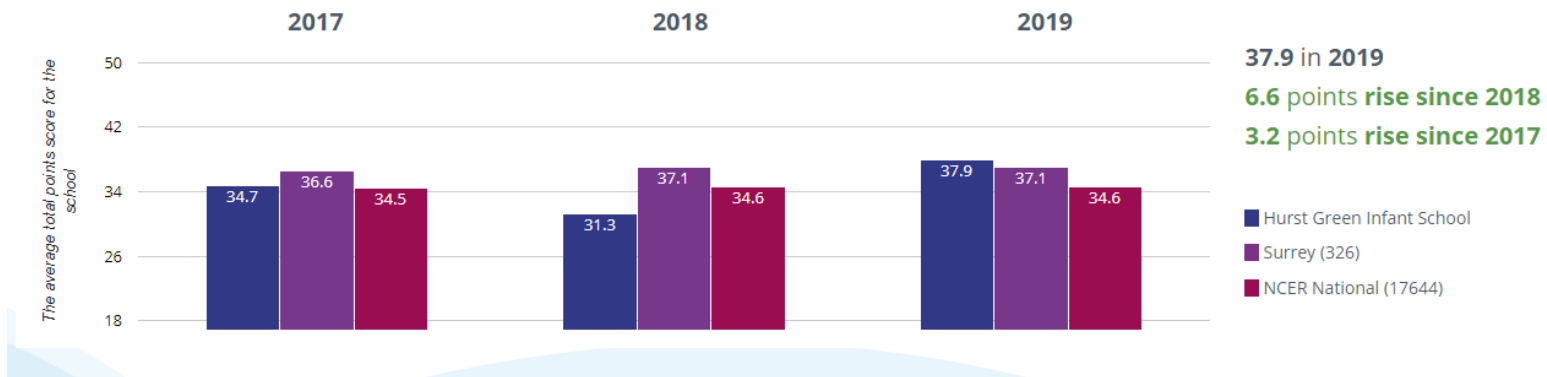

Hurst Green and Infant School and Nursery Attainment Data

EYFS results

★ Good Level Of Development

↗ Average Total Points Score

Hurst Green and Infant School and Nursery Attainment Data

Phonics

Year 1: Working At