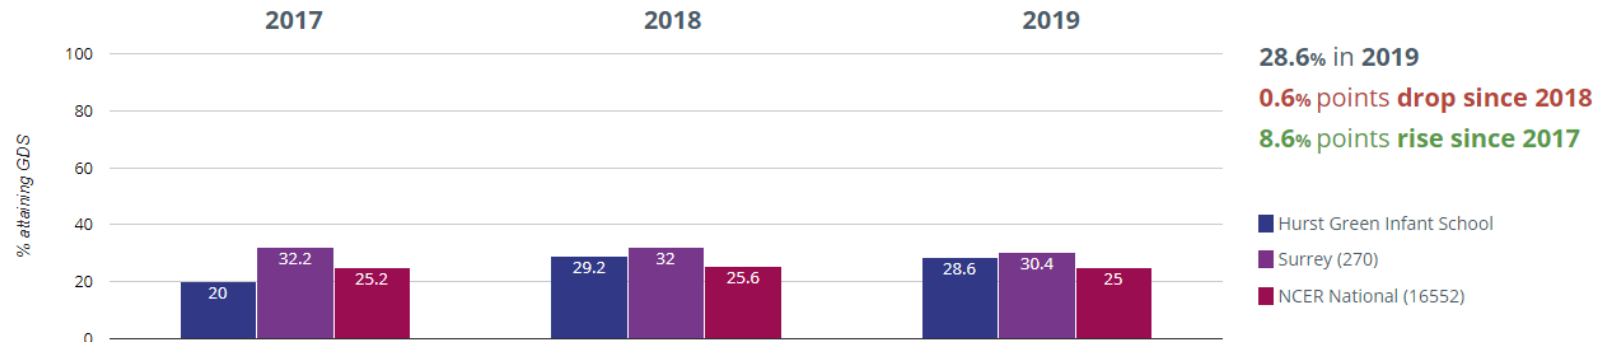

Year 2: Working At

Hurst Green and Infant School and Nursery Attainment Data

KS1

Reading - attaining EXS or better

Reading - attaining GDS

Hurst Green and Infant School and Nursery Attainment Data

✎ Writing - attaining EXS or better