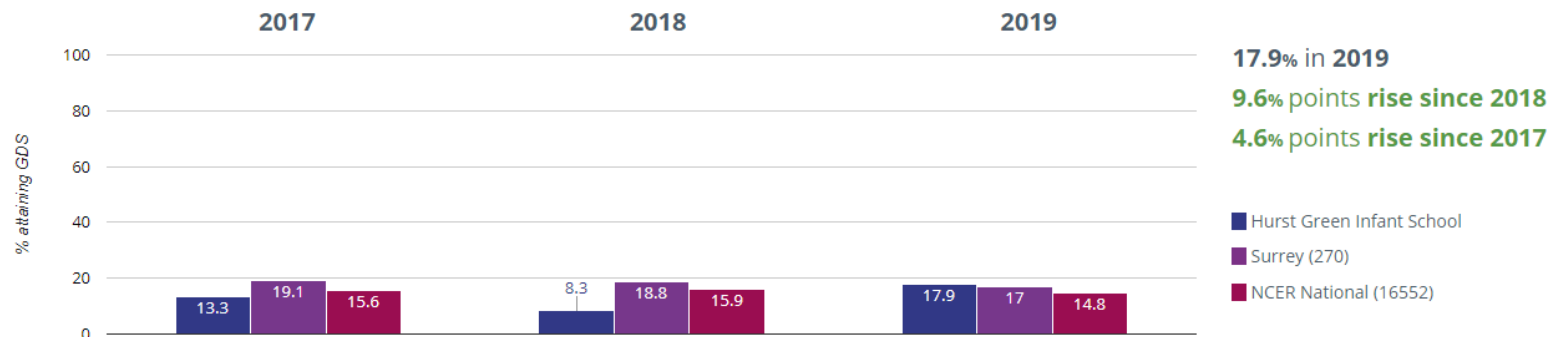

✎ Writing - attaining GDS