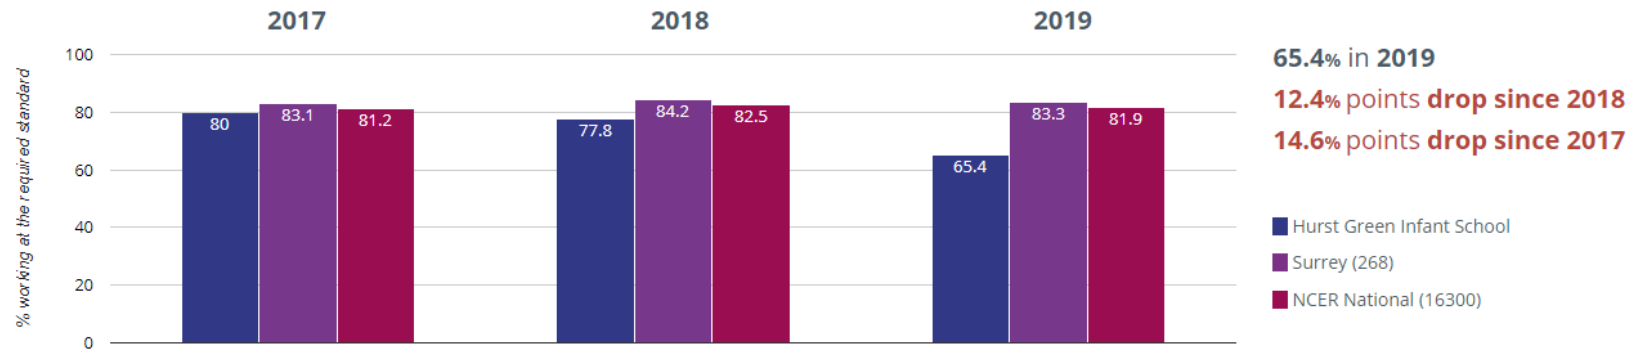

Hurst Green and Infant School and Nursery Attainment Data

EYFS results

★ Good Level Of Development

↗ Average Total Points Score

Hurst Green and Infant School and Nursery Attainment Data

Phonics

Year 1: Working At