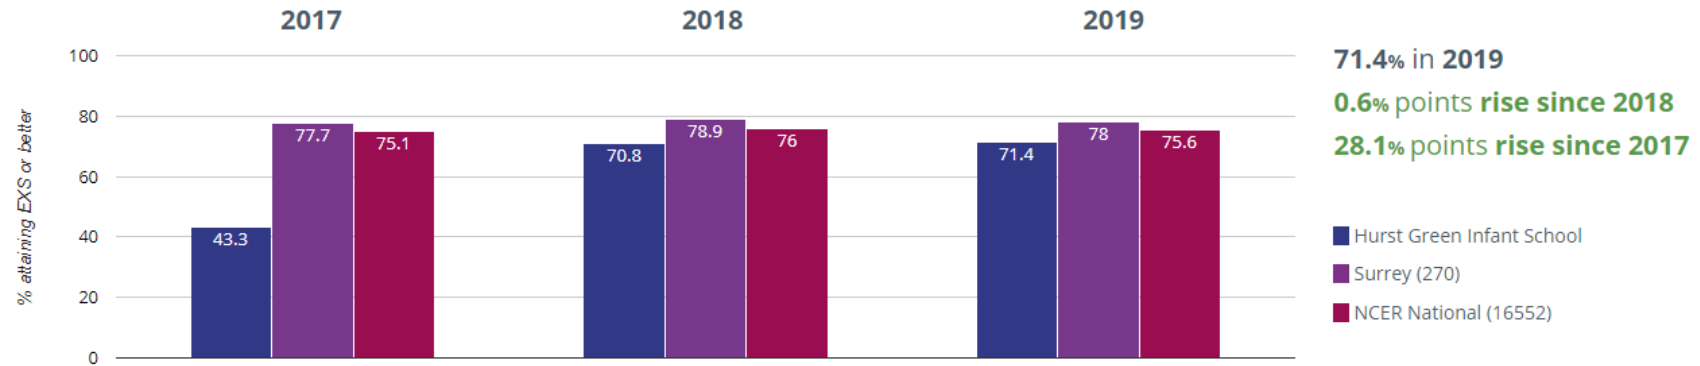

Hurst Green and Infant School and Nursery Attainment Data

⊕ Maths - attaining EXS or better